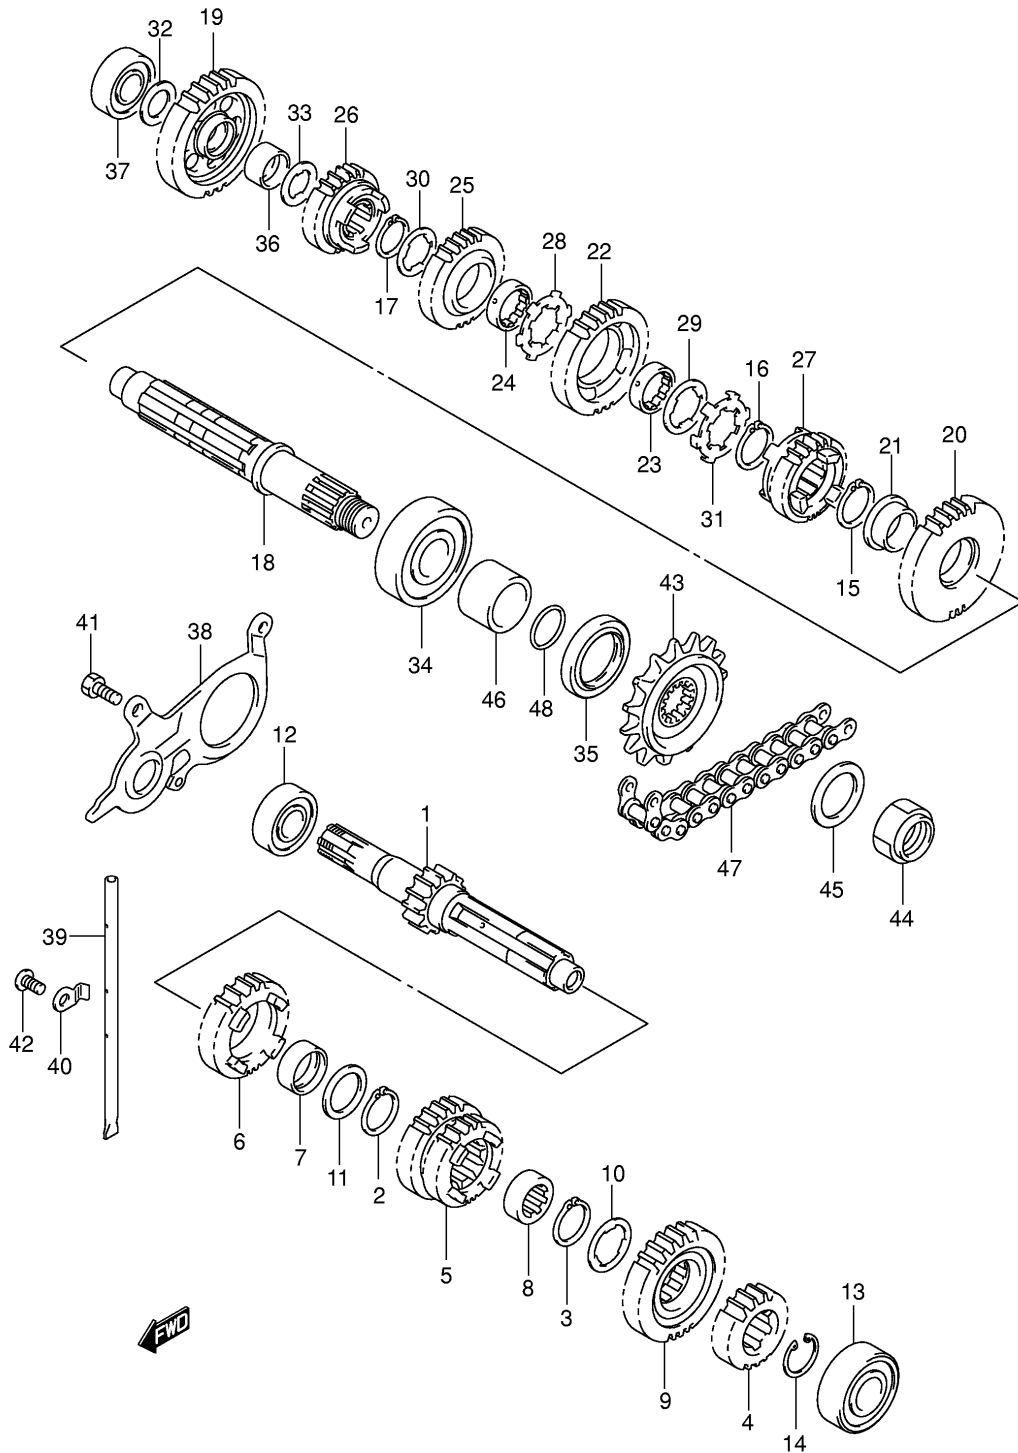

Ref No	Part No	Description
1	24120-19F00	Shaft, Counter (nt:13)
2	24127-19F00	Circlip, 5th Drive
3	24127-19F00	Circlip, 6th Drive
4	24221-20F00	Gear, 2nd Drive (nt:18)
5	24231-20F01	Gear, 3rd & 4th Drive
6	24251-20F01	Gear, 5th Drive (nt:26)
7	24252-19F00	Bush, 5th Drive
8	24252-38A10	Bush, 6th Drive
9	24261-20F00	Gear, 6th Drive (nt:27)
10	09167-25021	Washer, 6th Drive
11	09181-25167	Washer, 5th Drive
12	09262-17046	Bearing, Cntr Shaft Lh
13	09262-20116	Bearing, Cntr Shaft Rh
14	09380-25012	Ring, 2nd Drive
15	24127-19F00	Circlip, 2nd Driven
16	24127-19F00	Circlip, 3rd Driven
17	24127-19F00	Circlip, 4th Driven
18	24130-19F01	Shaft, Drive
19	24311-20F00	Gear, 1st Driven (nt:32)
20	24321-20F00	Gear, 2nd Driven (nt:32)
21	24322-19F00	Bush, 2nd Driven
22	24331-20F00	Gear, 3rd Driven (nt:29)
23	24332-24510	Bush, 3rd, Driven
24	24332-24510	Bush, 4th Driven
25	24341-20F00	Gear, 4th Driven (nt:27)
26	24351-20F01	Gear, 5th Drive (nt:25)
27	24361-20F00	Gear, 6th Drive (nt:23)
28	09167-25013	Lock Washer, 3rd Driven
29	09167-25021	Washer, 3rd Driven
30	09167-25021	Washer, 4th Driven
31	09169-25001	Washer, 3rd Driven Lock
32	09181-17195	Washer, 1st Driven
33	09181-20195	Washer, 1st Driven
34	09262-25125	Bearing, Drive Shaft Lh
35	09283-36003	Seal, Drive Shaft
36	09300-20032	Bush, 1st Driven
37	09262-17023	Bearing, Drive Shaft Rh
38	24751-19F00	Retainer, Drive Shaft Oil Seal
39	24881-12C20	Guide, T/m Oil
40	24885-12C10	Retainer, Transmission Oil
41	01500-06123	Bolt
42	02112-06123	Screw
43	27510-20F00	Sprocket, Engine (nt:15)
44	09159-20004	Nut, Engine Sprocket
45	09167-25019	Washer, Engine Sprocket
46	27531-19F00	Spacer, Engine Sprocket
47	27600-32C10-110	Chain Assy (did525v9,110le)
47	27600-32C10-108	Chain Assy (did525v9,108le)
48	09280-24010	O Ring (d:2.4,id:23.7)